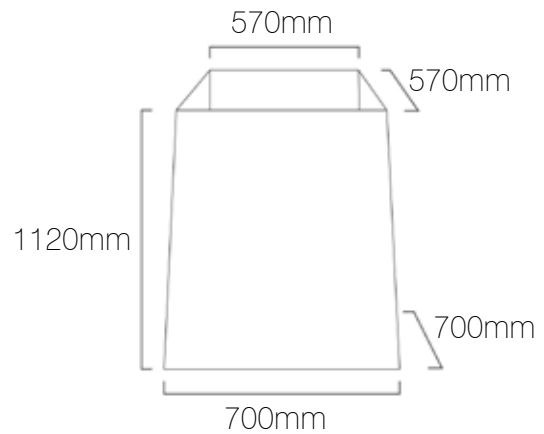

Tall Tapered Square

Product	Tapered Square Tall 700
Code	IL28145
Description	Oversized Tapered Square Lamp Shade / Tall / Cotton
Top Length	570mm
Top Depth	570mm
Base Length	700mm
Base Depth	700mm
Height	1120mm
Materials	Shade: Cotton Outer / PVC Inner Frame: Steel / Powder Coated
Brand	Iberian Lighting
Light Source	Sold Separately
Wattage	60W Per Lamp Holder
Fitting	E14/E27/B22
Suspension	Sold Separately
Certifications	UK / EU Fire Certified
Diffuser	Optional Extra
Suitable Diffuser Options	Gapped / Gapped & Raised
Diffuser Material Options	Fabric / Opal Acrylic / Frosted Opal Acrylic / Customers Own.