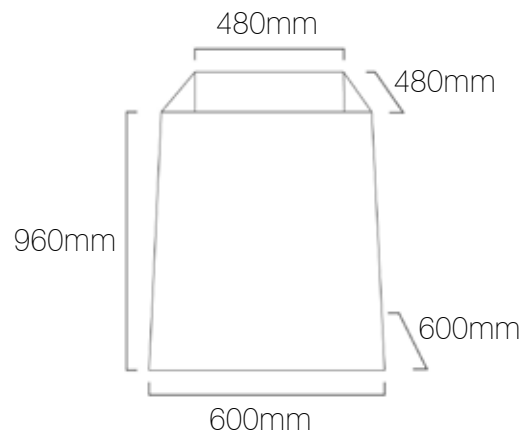

Tall Tapered Square

Product	Tapered Square Tall 600
Code	IL28140
Description	Large Tapered Square Lamp Shade / Tall / Cotton
Top Length	480mm
Top Depth	480mm
Base Length	600mm
Base Depth	600mm
Height	960mm
Materials	Shade: Cotton Outer / PVC Inner Frame: Steel / Powder Coated
Brand	Iberian Lighting
Light Source	Sold Separately
Wattage	60W Per Lamp Holder
Fitting	E14/E27/B22
Suspension	Sold Separately
Certifications	UK / EU Fire Certified
Diffuser	Optional Extra
Suitable Diffuser Options	Gapped / Gapped & Raised
Diffuser Material Options	Fabric / Opal Acrylic / Frosted Opal Acrylic / Customers Own.