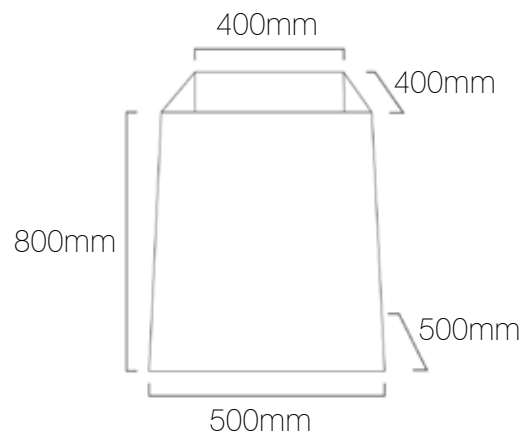

Tall Tapered Square

Product	Tapered Square Tall 500
Code	IL28135
Description	Large Tapered Square Lamp Shade / Tall / Cotton
Top Length	400mm
Top Depth	400mm
Base Length	500mm
Base Depth	500mm
Height	800mm
Materials	Shade: Cotton Outer / PVC Inner Frame: Steel / Powder Coated
Brand	Iberian Lighting
Light Source	Sold Separately
Wattage	60W Per Lamp Holder
Fitting	E14/E27/B22
Suspension	Sold Separately
Certifications	UK / EU Fire Certified
Diffuser	Optional Extra
Suitable Diffuser Options	Gapped / Gapped & Raised
Diffuser Material Options	Fabric / Opal Acrylic / Frosted Opal Acrylic / Customers Own.