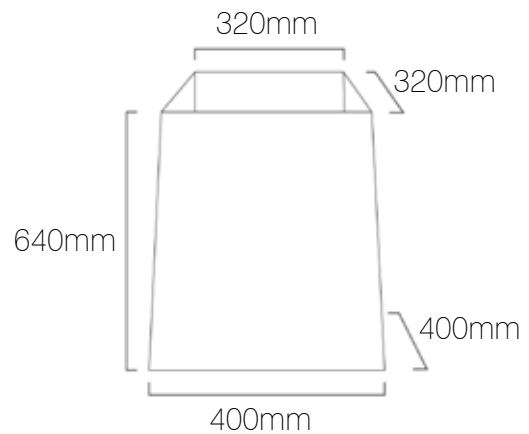

Tall Tapered Square

Product	Tapered Square Tall 400
Code	IL28130
Description	Standard Tapered Square Lamp Shade / Tall / Cotton
Top Length	320mm
Top Depth	320mm
Base Length	400mm
Base Depth	400mm
Height	640mm
Materials	Shade: Cotton Outer / PVC Inner Frame: Steel / Powder Coated
Brand	Iberian Lighting
Light Source	Sold Separately
Wattage	60W Per Lamp Holder
Fitting	E14/E27/B22
Suspension	Sold Separately
Certifications	UK / EU Fire Certified
Diffuser	Optional Extra
Suitable Diffuser Options	Gapped / Gapped & Raised
Diffuser Material Options	Fabric / Opal Acrylic / Frosted Opal Acrylic / Customers Own.