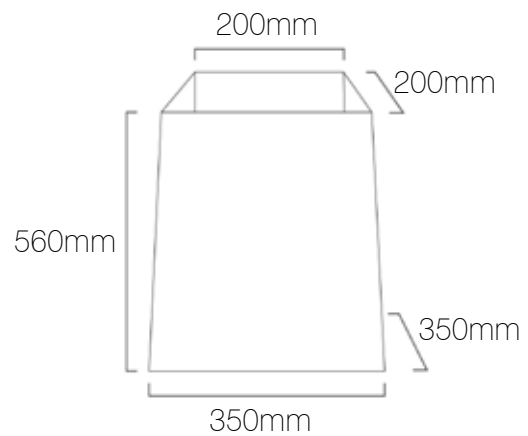

## Tall Tapered Square

Product	Tapered Square Tall 350
Code	IL28125
Description	Standard Tapered Square Lamp Shade / Tall / Cotton
Top Length	200mm
Top Depth	200mm
Base Length	350mm
Base Depth	350mm
Height	560mm
Materials	Shade: Cotton Outer / PVC Inner Frame: Steel / Powder Coated
Brand	Iberian Lighting
Light Source	Sold Separately
Wattage	60W Per Lamp Holder
Fitting	E14/E27/B22
Suspension	Sold Separately
Certifications	UK / EU Fire Certified
Diffuser	Optional Extra
Suitable Diffuser Options	Gapped / Gapped & Raised
Diffuser Material Options	Fabric / Opal Acrylic / Frosted Opal Acrylic / Customers Own.