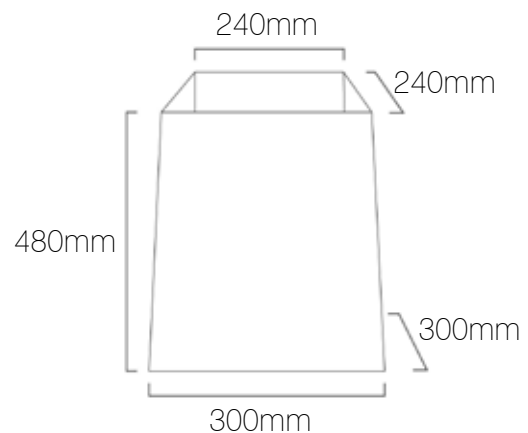

## Tall Tapered Square

Product	Tapered Square Tall 300
Code	IL28120
Description	Standard Tapered Square Lamp Shade / Tall / Cotton
Top Length	240mm
Top Depth	240mm
Base Length	300mm
Base Depth	300mm
Height	480mm
Materials	Shade: Cotton Outer / PVC Inner Frame: Steel / Powder Coated
Brand	Iberian Lighting
Light Source	Sold Separately
Wattage	60W Per Lamp Holder
Fitting	E14/E27/B22
Suspension	Sold Separately
Certifications	UK / EU Fire Certified
Diffuser	Optional Extra
Suitable Diffuser Options	Gapped / Gapped & Raised
Diffuser Material Options	Fabric / Opal Acrylic / Frosted Opal Acrylic / Customers Own.