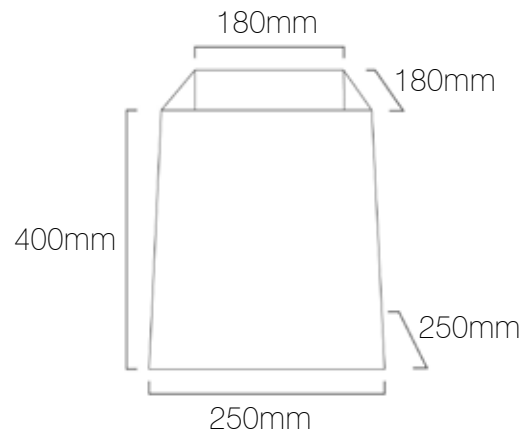

Tall Tapered Square

Product	Tapered Square Tall 250
Code	IL28115
Description	Standard Tapered Square Lamp Shade / Tall / Cotton
Top Length	180mm
Top Depth	180mm
Base Length	250mm
Base Depth	250mm
Height	400mm
Materials	Shade: Cotton Outer / PVC Inner Frame: Steel / Powder Coated
Brand	Iberian Lighting
Light Source	Sold Separately
Wattage	60W Per Lamp Holder
Fitting	E14/E27/B22
Suspension	Sold Separately
Certifications	UK / EU Fire Certified
Diffuser	Optional Extra
Suitable Diffuser Options	Gapped / Gapped & Raised
Diffuser Material Options	Fabric / Opal Acrylic / Frosted Opal Acrylic / Customers Own.