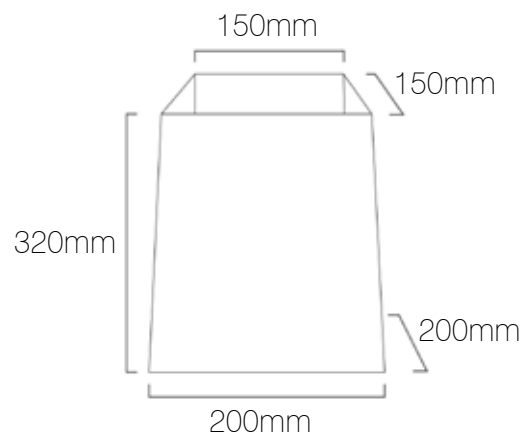

Tall Tapered Square

Product	Tapered Square Tall 200
Code	IL28110
Description	Standard Tapered Square Lamp Shade / Tall / Cotton
Top Length	150mm
Top Depth	150mm
Base Length	200mm
Base Depth	200mm
Height	320mm
Materials	Shade: Cotton Outer / PVC Inner Frame: Steel / Powder Coated
Brand	Iberian Lighting
Light Source	Sold Separately
Wattage	60W Per Lamp Holder
Fitting	E14/E27/B22
Suspension	Sold Separately
Certifications	UK / EU Fire Certified
Diffuser	Optional Extra
Suitable Diffuser Options	Gapped / Gapped & Raised
Diffuser Material Options	Fabric / Opal Acrylic / Frosted Opal Acrylic / Customers Own.

Floor Lamp	Table Lamp	Wall Lamp	Pendant
Yes	Yes	Yes	Yes

Choose from 70 cotton colours:

White :01	Mustard Beige :33	Orange :64	Old Wine Red :97	Pink :38	Deep Aqua :36	Pale Grey :80
Off White :21	Yellowish Beige :85	Brick Orange :93	Wine Red :09	Old Rose :66	Spring Green :46	Light Grey :18
Cream :02	Light Beige :84	Brick :19	Egg Plant :73	Old Lavender :71	Olive Green :45	Taupe :82
Dark Cream :12	Wheat Beige :86	Post Box Red :95	Purple Blue :72	Mauve Purple :25	Apple Green :48	Dark Taupe :52
Vanilla Cream :22	Beige :08	Classic Red :96	Deep Lilac :79	Dodger Blue :24	Lime Green :44	Ice Coffee :56
Light Yellow :31	Tan Beige :87	Terracotta Red :99	Dark Fuchsia :29	Dark Blue :54	Grass Green :47	Earth Brown :50
Soft Yellow :30	Terracotta Beige :88	Dark Red :94	Deep Pink :15	Navy Blue :14	Mint Green :04	Light Brown :07
Canary Yellow :32	Light Orange :63	Carmine Red :91	Baby Rose :17	Aqua :35	Casino Green :42	Milk Chocolate :76
Bright Yellow :13	Carrot Orange :65	Scarlet Red :92	Pale Lilac :27	Baby Blue :37	Dark Olive :43	Dark Brown :77
Sunny Yellow :03	Bright Orange :62	Indian Red :90	Light Violet :28	Turkey Blue :34	Metal Grey :83	Black :20

All colours shown should be seen as indicative only. Swatches are available on request.