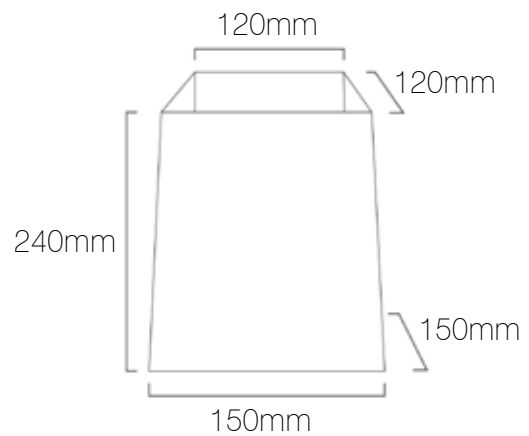

Tall Tapered Square

Product	Tapered Square Tall 150
Code	IL28105
Description	Standard Tapered Square Lamp Shade / Tall / Cotton
Top Length	120mm
Top Depth	120mm
Base Length	150mm
Base Depth	150mm
Height	240mm
Materials	Shade: Cotton Outer / PVC Inner Frame: Steel / Powder Coated
Brand	Iberian Lighting
Light Source	Sold Separately
Wattage	60W Per Lamp Holder
Fitting	E14/E27/B22
Suspension	Sold Separately
Certifications	UK / EU Fire Certified
Diffuser	Optional Extra
Suitable Diffuser Options	Gapped / Gapped & Raised
Diffuser Material Options	Fabric / Opal Acrylic / Frosted Opal Acrylic / Customers Own.