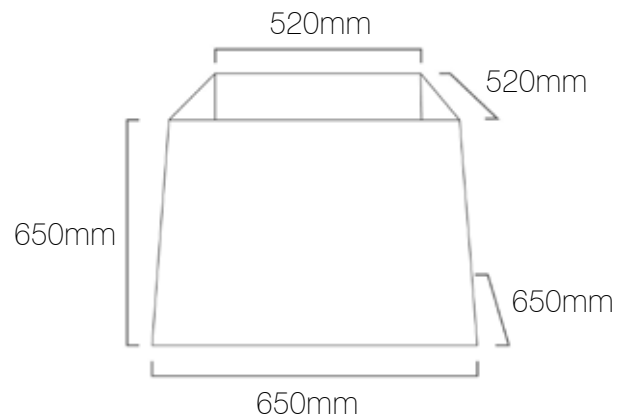

Regular Tapered Square

Product	Tapered Square Regular 650
Code	IL28100
Description	Oversized Tapered Square Lamp Shade / Regular / Cotton
Top Length	520mm
Top Depth	520mm
Base Length	650mm
Base Depth	650mm
Height	650mm
Materials	Shade: Cotton Outer / PVC Inner Frame: Steel / Powder Coated
Brand	Iberian Lighting
Light Source	Sold Separately
Wattage	60W Per Lamp Holder
Fitting	E14/E27/B22
Suspension	Sold Separately
Certifications	UK / EU Fire Certified
Diffuser	Optional Extra
Suitable Diffuser Options	Gapped / Gapped & Raised
Diffuser Material Options	Fabric / Opal Acrylic / Frosted Opal Acrylic / Customers Own.