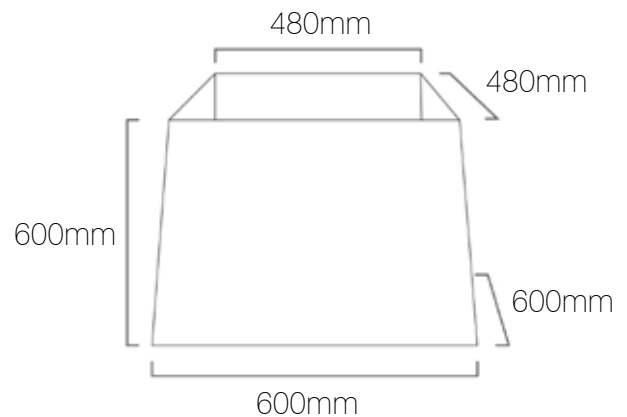

Regular Tapered Square

Product	Tapered Square Regular 600
Code	IL28095
Description	Oversized Tapered Square Lamp Shade / Regular / Cotton
Top Length	480mm
Top Depth	480mm
Base Length	600mm
Base Depth	600mm
Height	600mm
Materials	Shade: Cotton Outer / PVC Inner Frame: Steel / Powder Coated
Brand	Iberian Lighting
Light Source	Sold Separately
Wattage	60W Per Lamp Holder
Fitting	E14/E27/B22
Suspension	Sold Separately
Certifications	UK / EU Fire Certified
Diffuser	Optional Extra
Suitable Diffuser Options	Gapped / Gapped & Raised
Diffuser Material Options	Fabric / Opal Acrylic / Frosted Opal Acrylic / Customers Own.