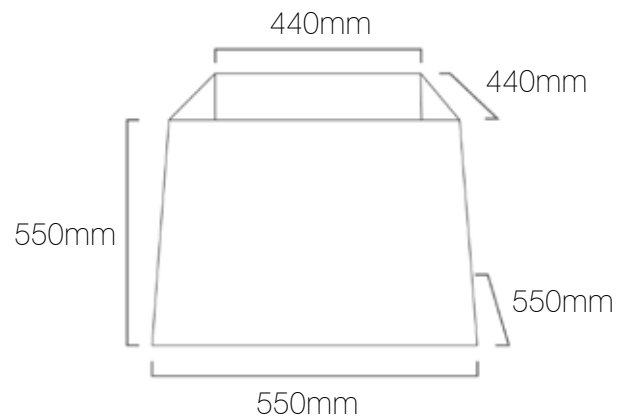

Regular Tapered Square

Product	Tapered Square Regular 550
Code	IL28090
Description	Oversized Tapered Square Lamp Shade / Regular / Cotton
Top Length	440mm
Top Depth	440mm
Base Length	550mm
Base Depth	550mm
Height	550mm
Materials	Shade: Cotton Outer / PVC Inner Frame: Steel / Powder Coated
Brand	Iberian Lighting
Light Source	Sold Separately
Wattage	60W Per Lamp Holder
Fitting	E14/E27/B22
Suspension	Sold Separately
Certifications	UK / EU Fire Certified
Diffuser	Optional Extra
Suitable Diffuser Options	Gapped / Gapped & Raised
Diffuser Material Options	Fabric / Opal Acrylic / Frosted Opal Acrylic / Customers Own.