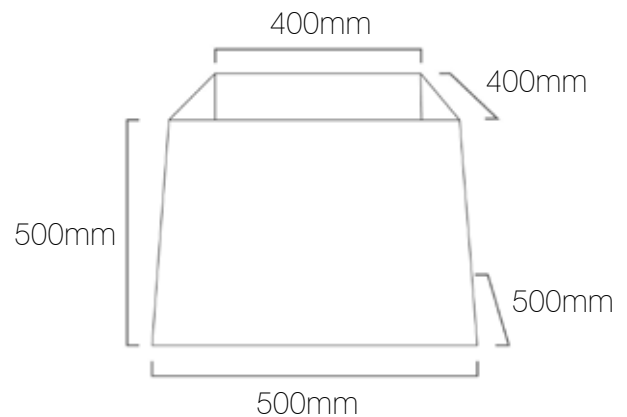

Regular Tapered Square

Product	Tapered Square Regular 500
Code	IL28085
Description	Large Tapered Square Lamp Shade / Regular / Cotton
Top Length	400mm
Top Depth	400mm
Base Length	500mm
Base Depth	500mm
Height	500mm
Materials	Shade: Cotton Outer / PVC Inner Frame: Steel / Powder Coated
Brand	Iberian Lighting
Light Source	Sold Separately
Wattage	60W Per Lamp Holder
Fitting	E14/E27/B22
Suspension	Sold Separately
Certifications	UK / EU Fire Certified
Diffuser	Optional Extra
Suitable Diffuser Options	Gapped / Gapped & Raised
Diffuser Material Options	Fabric / Opal Acrylic / Frosted Opal Acrylic / Customers Own.