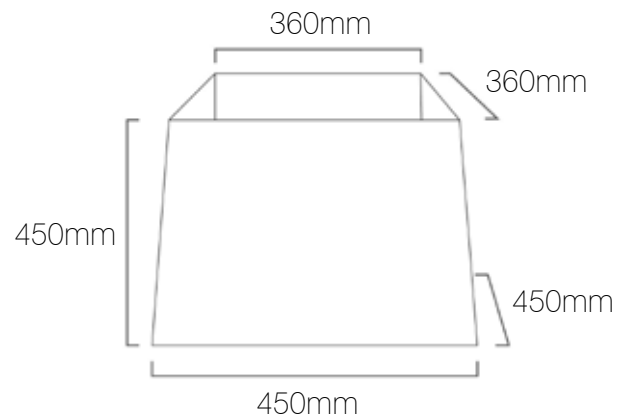

Regular Tapered Square

Product	Tapered Square Regular 450
Code	IL28080
Description	Large Tapered Square Lamp Shade / Regular / Cotton
Top Length	360mm
Top Depth	360mm
Base Length	450mm
Base Depth	450mm
Height	450mm
Materials	Shade: Cotton Outer / PVC Inner Frame: Steel / Powder Coated
Brand	Iberian Lighting
Light Source	Sold Separately
Wattage	60W Per Lamp Holder
Fitting	E14/E27/B22
Suspension	Sold Separately
Certifications	UK / EU Fire Certified
Diffuser	Optional Extra
Suitable Diffuser Options	Gapped / Gapped & Raised
Diffuser Material Options	Fabric / Opal Acrylic / Frosted Opal Acrylic / Customers Own.