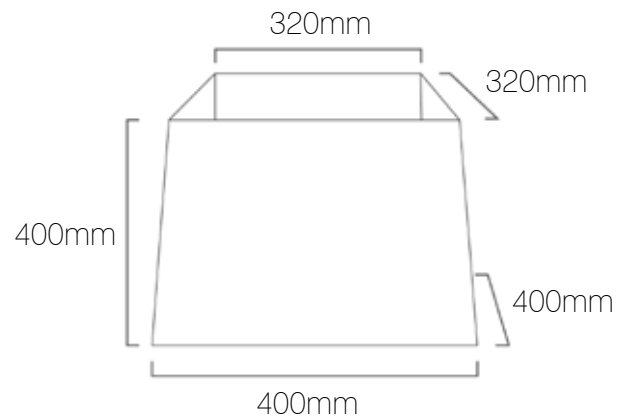

Regular Tapered Square

Product	Tapered Square Regular 400
Code	IL28075
Description	Standard Tapered Square Lamp Shade / Regular / Cotton
Top Length	320mm
Top Depth	320mm
Base Length	400mm
Base Depth	400mm
Height	400mm
Materials	Shade: Cotton Outer / PVC Inner Frame: Steel / Powder Coated
Brand	Iberian Lighting
Light Source	Sold Separately
Wattage	60W Per Lamp Holder
Fitting	E14/E27/B22
Suspension	Sold Separately
Certifications	UK / EU Fire Certified
Diffuser	Optional Extra
Suitable Diffuser Options	Gapped / Gapped & Raised
Diffuser Material Options	Fabric / Opal Acrylic / Frosted Opal Acrylic / Customers Own.