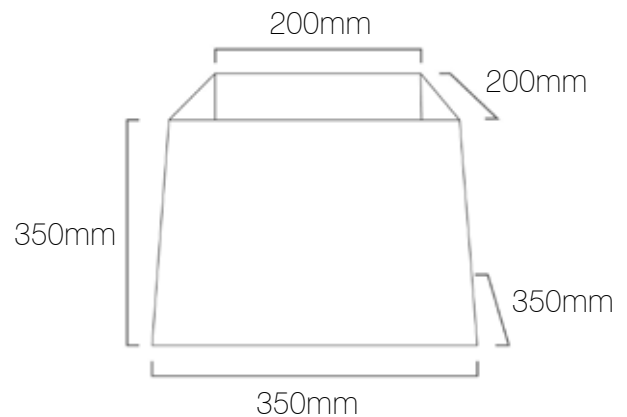

## Regular Tapered Square

Product	Tapered Square Regular 350
Code	IL28070
Description	Standard Tapered Square Lamp Shade / Regular / Cotton
Top Length	200mm
Top Depth	200mm
Base Length	350mm
Base Depth	350mm
Height	350mm
Materials	Shade: Cotton Outer / PVC Inner Frame: Steel / Powder Coated
Brand	Iberian Lighting
Light Source	Sold Separately
Wattage	60W Per Lamp Holder
Fitting	E14/E27/B22
Suspension	Sold Separately
Certifications	UK / EU Fire Certified
Diffuser	Optional Extra
Suitable Diffuser Options	Gapped / Gapped & Raised
Diffuser Material Options	Fabric / Opal Acrylic / Frosted Opal Acrylic / Customers Own.