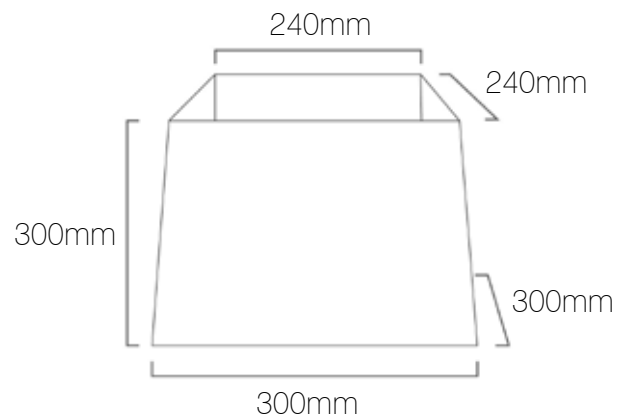

## Regular Tapered Square

Product	Tapered Square Regular 300
Code	IL28065
Description	Standard Tapered Square Lamp Shade / Regular / Cotton
Top Length	240mm
Top Depth	240mm
Base Length	300mm
Base Depth	300mm
Height	300mm
Materials	Shade: Cotton Outer / PVC Inner Frame: Steel / Powder Coated
Brand	Iberian Lighting
Light Source	Sold Separately
Wattage	60W Per Lamp Holder
Fitting	E14/E27/B22
Suspension	Sold Separately
Certifications	UK / EU Fire Certified
Diffuser	Optional Extra
Suitable Diffuser Options	Gapped / Gapped & Raised
Diffuser Material Options	Fabric / Opal Acrylic / Frosted Opal Acrylic / Customers Own.