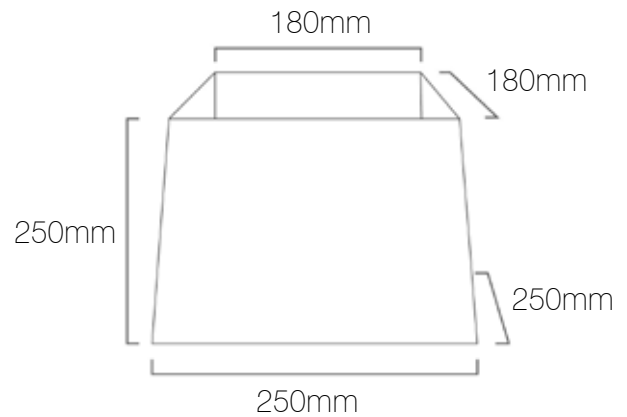

Regular Tapered Square

Product	Tapered Square Regular 250
Code	IL28060
Description	Standard Tapered Square Lamp Shade / Regular / Cotton
Top Length	180mm
Top Depth	180mm
Base Length	250mm
Base Depth	250mm
Height	250mm
Materials	Shade: Cotton Outer / PVC Inner Frame: Steel / Powder Coated
Brand	Iberian Lighting
Light Source	Sold Separately
Wattage	60W Per Lamp Holder
Fitting	E14/E27/B22
Suspension	Sold Separately
Certifications	UK / EU Fire Certified
Diffuser	Optional Extra
Suitable Diffuser Options	Gapped / Gapped & Raised
Diffuser Material Options	Fabric / Opal Acrylic / Frosted Opal Acrylic / Customers Own.