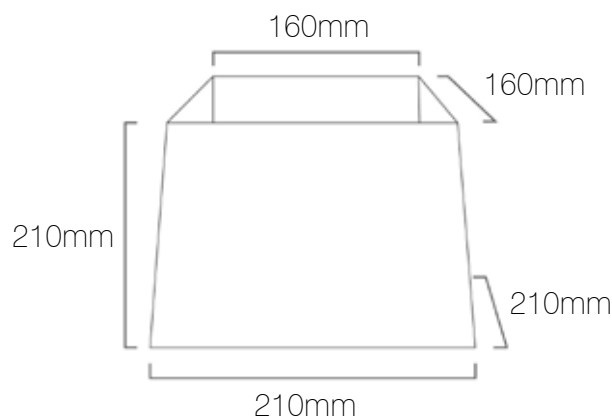

Regular Tapered Square

Product	Tapered Square Regular 200
Code	IL28055
Description	Standard Tapered Square Lamp Shade / Regular / Cotton
Top Length	160mm
Top Depth	160mm
Base Length	210mm
Base Depth	210mm
Height	210mm
Materials	Shade: Cotton Outer / PVC Inner Frame: Steel / Powder Coated
Brand	Iberian Lighting
Light Source	Sold Separately
Wattage	60W Per Lamp Holder
Fitting	E14/E27/B22
Suspension	Sold Separately
Certifications	UK / EU Fire Certified
Diffuser	Optional Extra
Suitable Diffuser Options	Gapped / Gapped & Raised
Diffuser Material Options	Fabric / Opal Acrylic / Frosted Opal Acrylic / Customers Own.