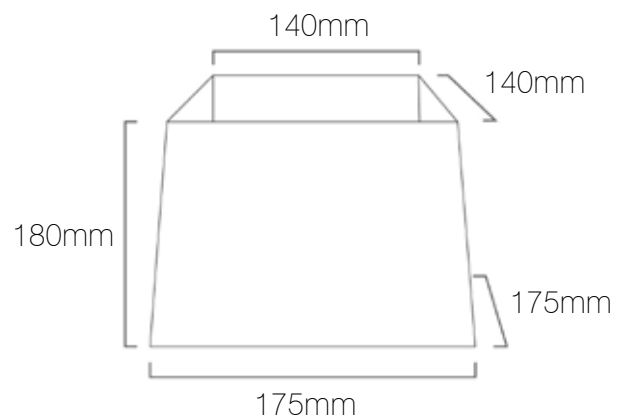

Regular Tapered Square

Product	Tapered Square Regular 175
Code	IL28050
Description	Standard Tapered Square Lamp Shade / Regular / Cotton
Top Length	140mm
Top Depth	140mm
Base Length	175mm
Base Depth	175mm
Height	180mm
Materials	Shade: Cotton Outer / PVC Inner Frame: Steel / Powder Coated
Brand	Iberian Lighting
Light Source	Sold Separately
Wattage	60W Per Lamp Holder
Fitting	E14/E27/B22
Suspension	Sold Separately
Certifications	UK / EU Fire Certified
Diffuser	Optional Extra
Suitable Diffuser Options	Gapped / Gapped & Raised
Diffuser Material Options	Fabric / Opal Acrylic / Frosted Opal Acrylic / Customers Own.