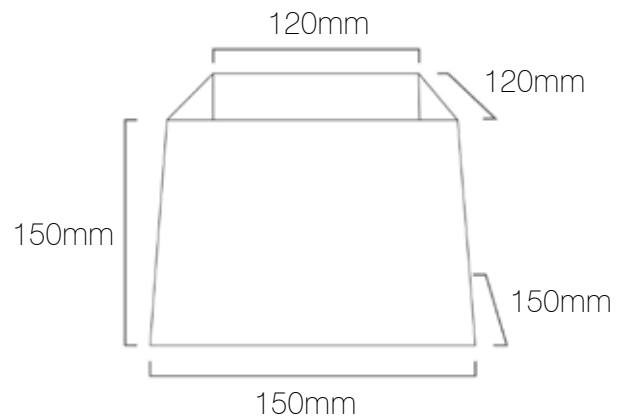

Regular Tapered Square

| | |
|---------------------------|---|
| Product | Tapered Square Regular 150 |
| Code | IL28045 |
| Description | Standard Tapered Square Lamp Shade / Regular / Cotton |
| Top Length | 120mm |
| Top Depth | 120mm |
| Base Length | 150mm |
| Base Depth | 150mm |
| Height | 150mm |
| Materials | Shade: Cotton Outer / PVC Inner Frame: Steel / Powder Coated |
| Brand | Iberian Lighting |
| Light Source | Sold Separately |
| Wattage | 60W Per Lamp Holder |
| Fitting | E14/E27/B22 |
| Suspension | Sold Separately |
| Certifications | UK / EU Fire Certified |
| Diffuser | Optional Extra |
| Suitable Diffuser Options | Gapped / Gapped & Raised |
| Diffuser Material Options | Fabric / Opal Acrylic / Frosted Opal Acrylic / Customers Own. |