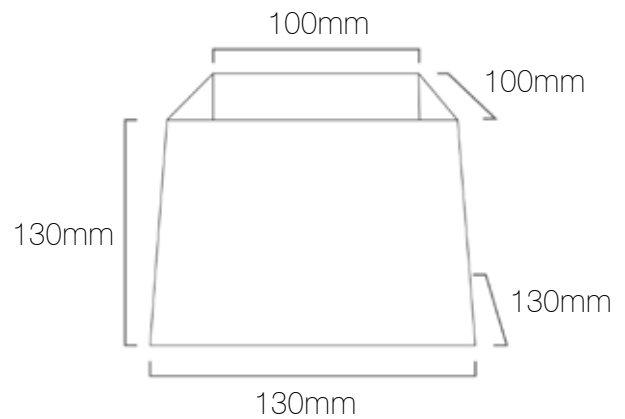

## Regular Tapered Square

Product	Tapered Square Regular 130
Code	IL28040
Description	Standard Tapered Square Lamp Shade / Regular / Cotton
Top Length	100mm
Top Depth	100mm
Base Length	130mm
Base Depth	130mm
Height	130mm
Materials	Shade: Cotton Outer / PVC Inner Frame: Steel / Powder Coated
Brand	Iberian Lighting
Light Source	Sold Separately
Wattage	60W Per Lamp Holder
Fitting	E14/E27/B22
Suspension	Sold Separately
Certifications	UK / EU Fire Certified
Diffuser	Optional Extra
Suitable Diffuser Options	Gapped / Gapped & Raised
Diffuser Material Options	Fabric / Opal Acrylic / Frosted Opal Acrylic / Customers Own.