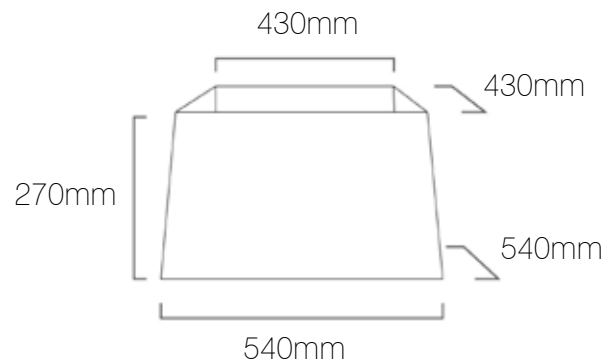

## Shallow Tapered Square

Product	Tapered Square Shallow 540
Code	IL28030
Description	Large Tapered Square Lamp Shade / Shallow / Cotton
Top Length	430mm
Top Depth	430mm
Base Length	540mm
Base Depth	540mm
Height	270mm
Materials	Shade: Cotton Outer / PVC Inner Frame: Steel / Powder Coated
Brand	Iberian Lighting
Light Source	Sold Separately
Wattage	60W Per Lamp Holder
Fitting	E14/E27/B22
Suspension	Sold Separately
Certifications	UK / EU Fire Certified
Diffuser	Optional Extra
Suitable Diffuser Options	Gapped / Gapped & Raised
Diffuser Material Options	Fabric / Opal Acrylic / Frosted Opal Acrylic / Customers Own.