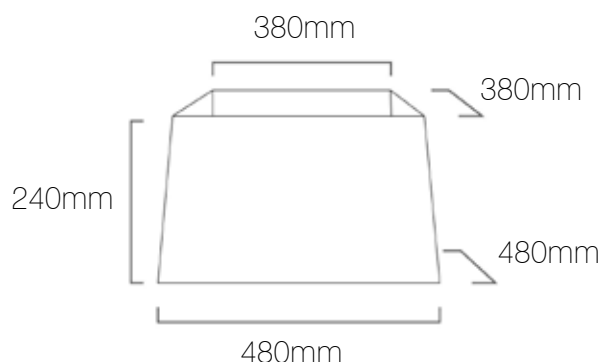

Shallow Tapered Square

Product	Tapered Square Shallow 480
Code	IL28025
Description	Standard Tapered Square Lamp Shade / Shallow / Cotton
Top Length	380mm
Top Depth	380mm
Base Length	480mm
Base Depth	480mm
Height	240mm
Materials	Shade: Cotton Outer / PVC Inner Frame: Steel / Powder Coated
Brand	Iberian Lighting
Light Source	Sold Separately
Wattage	60W Per Lamp Holder
Fitting	E14/E27/B22
Suspension	Sold Separately
Certifications	UK / EU Fire Certified
Diffuser	Optional Extra
Suitable Diffuser Options	Gapped / Gapped & Raised
Diffuser Material Options	Fabric / Opal Acrylic / Frosted Opal Acrylic / Customers Own.