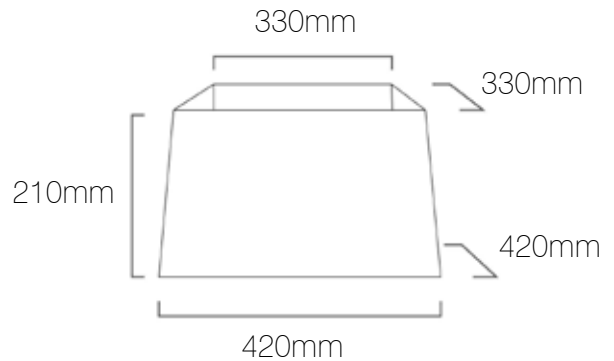

Shallow Tapered Square

Product	Tapered Square Shallow 420
Code	IL28020
Description	Standard Tapered Square Lamp Shade / Shallow / Cotton
Top Length	330mm
Top Depth	330mm
Base Length	420mm
Base Depth	420mm
Height	210mm
Materials	Shade: Cotton Outer / PVC Inner Frame: Steel / Powder Coated
Brand	Iberian Lighting
Light Source	Sold Separately
Wattage	60W Per Lamp Holder
Fitting	E14/E27/B22
Suspension	Sold Separately
Certifications	UK / EU Fire Certified
Diffuser	Optional Extra
Suitable Diffuser Options	Gapped / Gapped & Raised
Diffuser Material Options	Fabric / Opal Acrylic / Frosted Opal Acrylic / Customers Own.