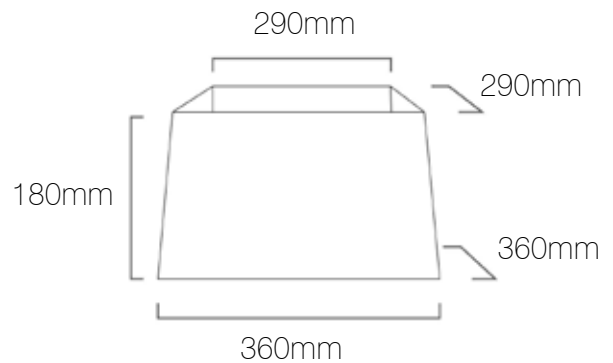

## Shallow Tapered Square

Product	Tapered Square Shallow 360
Code	IL28015
Description	Standard Tapered Square Lamp Shade / Shallow / Cotton
Top Length	290mm
Top Depth	290mm
Base Length	360mm
Base Depth	360mm
Height	180mm
Materials	Shade: Cotton Outer / PVC Inner Frame: Steel / Powder Coated
Brand	Iberian Lighting
Light Source	Sold Separately
Wattage	60W Per Lamp Holder
Fitting	E14/E27/B22
Suspension	Sold Separately
Certifications	UK / EU Fire Certified
Diffuser	Optional Extra
Suitable Diffuser Options	Gapped / Gapped & Raised
Diffuser Material Options	Fabric / Opal Acrylic / Frosted Opal Acrylic / Customers Own.