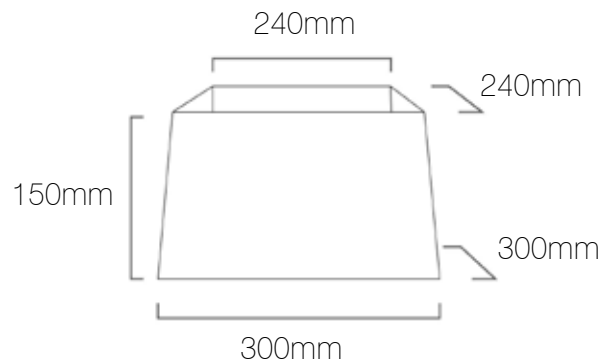

## Shallow Tapered Square

Product	Tapered Square Shallow 300
Code	IL28010
Description	Standard Tapered Square Lamp Shade / Shallow / Cotton
Top Length	240mm
Top Depth	240mm
Base Length	300mm
Base Depth	300mm
Height	150mm
Materials	Shade: Cotton Outer / PVC Inner Frame: Steel / Powder Coated
Brand	Iberian Lighting
Light Source	Sold Separately
Wattage	60W Per Lamp Holder
Fitting	E14/E27/B22
Suspension	Sold Separately
Certifications	UK / EU Fire Certified
Diffuser	Optional Extra
Suitable Diffuser Options	Gapped / Gapped & Raised
Diffuser Material Options	Fabric / Opal Acrylic / Frosted Opal Acrylic / Customers Own.