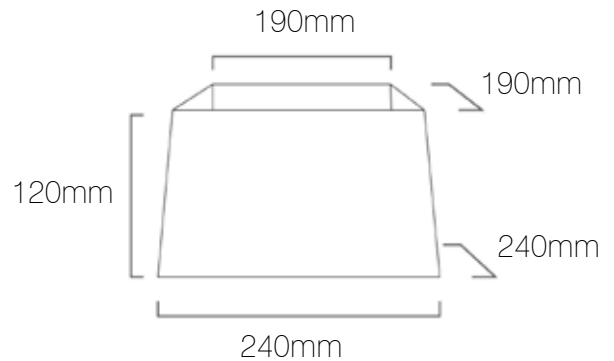

Shallow Tapered Square

Product	Tapered Square Shallow 240
Code	IL28005
Description	Standard Tapered Square Lamp Shade / Shallow / Cotton
Top Length	190mm
Top Depth	190mm
Base Length	240mm
Base Depth	240mm
Height	120mm
Materials	Shade: Cotton Outer / PVC Inner Frame: Steel / Powder Coated
Brand	Iberian Lighting
Light Source	Sold Separately
Wattage	60W Per Lamp Holder
Fitting	E14/E27/B22
Suspension	Sold Separately
Certifications	UK / EU Fire Certified
Diffuser	Optional Extra
Suitable Diffuser Options	Gapped / Gapped & Raised
Diffuser Material Options	Fabric / Opal Acrylic / Frosted Opal Acrylic / Customers Own.