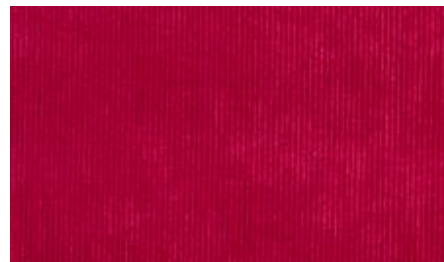

Stendal Corduroy Colour Guide

Iberian offer 11 Stendal Corduroy colours

All colours shown should be seen as indicative only. Swatches are available on request.

02 cream

81 Grey

57 Sunny Stones

14 Navy Blue

86 Wheat Beige

10 Light Green Blue

83 Dark Brown Grey

90 Indian Red

77 Dark Brown

19 Brick

80 Light Grey