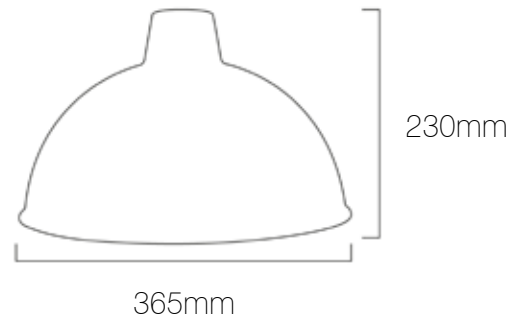

## Brooklyn Pendant 365

|              |  |
|--------------|--|
| Product      | Brooklyn Pendant 365   |
| Code         | IL41040  |
| Description  | The Brooklyn Pendant has a rounded silhouette that makes a stylish interior light. This quality UK made light is ideal for task lighting in kitchens. Manufactured from hard wearing galvanised steel. |
| Diameter     | 365mm  |
| Height       | 230mm  |
| Materials    | Steel  |
| Finish       | Other finishes also available  |
| Brand        | Iberian Lighting   |
| Light Source | Requires E27 (Sold Separately)   |
| Max Watt     | 60w Per Lamp Holder  |
| Fitting      | Edison Screw Lamp Holder Included.   |
| Suspension   | Sold Separately  |

### Ceiling Cup:

We offer a domestic ceiling cup in either chrome, black, white or a powder coat to match the shade. The cup has room to connect your existing wires to your new light. It has a diameter of 100mm and depth of 24mm.