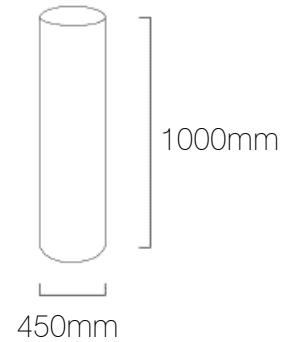

Product	Cylinder 1 metre 450
Code	IL12195
Description	Large Cylinder Lamp Shade, 1 metre, Cotton
Diameter	450mm
Height	1000mm
Materials	Shade: Cotton Outer, PVC Inner Frame: Steel, Powder Coated
Brand	Iberian Lighting
Light Source	Sold Separately
Max Watt	60W per lamp holder
Fitting	E14/E27/B22
Suspension	Sold Separately
Certifications	UK / EU Fire Certified
Diffuser	Sold Separately
Suitable Diffuser Options	Fully Fitted, Gapped, Gapped & Raised, Centre Hole, Decorative
Diffuser Material Options	Fabric, Opal Acrylic, Frosted Opal Acrylic, Customers Own.