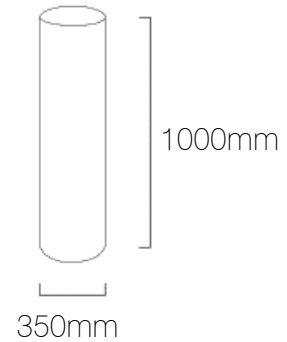

Product	Cylinder 1 metre 350
Code	IL12190
Description	Large Cylinder Lamp Shade, 1 metre, Cotton
Diameter	350mm
Height	1000mm
Materials	Shade: Cotton Outer, PVC Inner Frame: Steel, Powder Coated
Brand	Iberian Lighting
Light Source	Sold Separately
Max Watt	60W per lamp holder
Fitting	E14/E27/B22
Suspension	Sold Separately
Certifications	UK / EU Fire Certified
Diffuser	Sold Separately
Suitable Diffuser Options	Fully Fitted, Gapped, Gapped & Raised, Centre Hole, Decorative
Diffuser Material Options	Fabric, Opal Acrylic, Frosted Opal Acrylic, Customers Own.