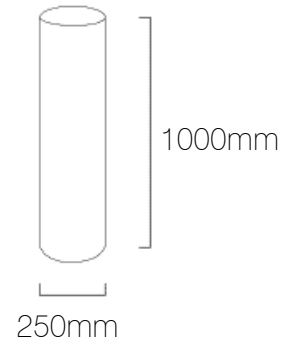

Product	Cylinder 1 metre 250
Code	IL12180
Description	Standard Cylinder Lamp Shade, 1 metre, Cotton
Diameter	250mm
Height	1000mm
Materials	Shade: Cotton Outer, PVC Inner Frame: Steel, Powder Coated
Brand	Iberian Lighting
Light Source	Sold Separately
Max Watt	60W per lamp holder
Fitting	E14/E27/B22
Suspension	Sold Separately
Certifications	UK / EU Fire Certified
Diffuser	Sold Separately
Suitable Diffuser Options	Fully Fitted, Gapped, Gapped & Raised, Centre Hole, Decorative
Diffuser Material Options	Fabric, Opal Acrylic, Frosted Opal Acrylic, Customers Own.