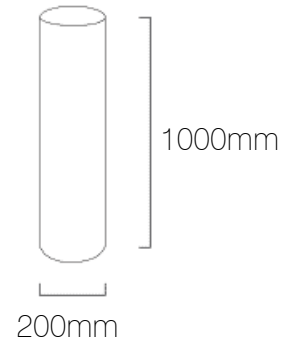

Product	Cylinder 1 metre 200
Code	IL12175
Description	Standard Cylinder Lamp Shade, 1 metre, Cotton
Diameter	200mm
Height	1000mm
Materials	Shade: Cotton Outer, PVC Inner Frame: Steel, Powder Coated
Brand	Iberian Lighting
Light Source	Sold Separately
Max Watt	60W per lamp holder
Fitting	E14/E27/B22
Suspension	Sold Separately
Certifications	UK / EU Fire Certified
Diffuser	Sold Separately
Suitable Diffuser Options	Fully Fitted, Gapped, Gapped & Raised, Centre Hole, Decorative
Diffuser Material Options	Fabric, Opal Acrylic, Frosted Opal Acrylic, Customers Own.