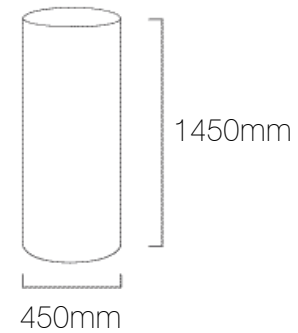

Product	Cylinder Tall 450
Code	IL12160
Description	Large Cylinder Lamp Shade, Tall, Cotton
Diameter	450mm
Height	1450mm
Materials	Shade: Cotton Outer, PVC Inner Frame: Steel, Powder Coated
Brand	Iberian Lighting
Light Source	Sold Separately
Max Watt	60W per lamp holder
Fitting	E14/E27/B22
Suspension	Sold Separately
Certifications	UK / EU Fire Certified
Diffuser	Sold Separately
Suitable Diffuser Options	Fully Fitted, Gapped, Gapped & Raised, Centre Hole, Decorative
Diffuser Material Options	Fabric, Opal Acrylic, Frosted Opal Acrylic, Customers Own.