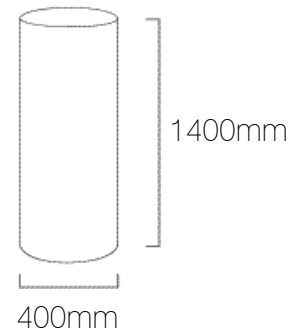

Product	Cylinder Tall 400
Code	IL12155
Description	Large Cylinder Lamp Shade, Tall, Cotton
Diameter	400mm
Height	1400mm
Materials	Shade: Cotton Outer, PVC Inner Frame: Steel, Powder Coated
Brand	Iberian Lighting
Light Source	Sold Separately
Max Watt	60W per lamp holder
Fitting	E14/E27/B22
Suspension	Sold Separately
Certifications	UK / EU Fire Certified
Diffuser	Sold Separately
Suitable Diffuser Options	Fully Fitted, Gapped, Gapped & Raised, Centre Hole, Decorative
Diffuser Material Options	Fabric, Opal Acrylic, Frosted Opal Acrylic, Customers Own.