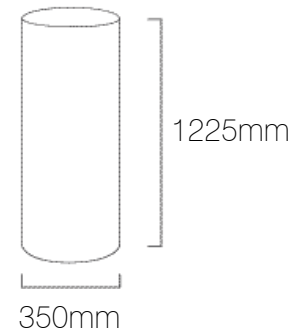

Product	Cylinder Tall 350
Code	IL12150
Description	Large Cylinder Lamp Shade, Tall, Cotton
Diameter	350mm
Height	1225mm
Materials	Shade: Cotton Outer, PVC Inner Frame: Steel, Powder Coated
Brand	Iberian Lighting
Light Source	Sold Separately
Max Watt	60W per lamp holder
Fitting	E14/E27/B22
Suspension	Sold Separately
Certifications	UK / EU Fire Certified
Diffuser	Sold Separately
Suitable Diffuser Options	Fully Fitted, Gapped, Gapped & Raised, Centre Hole, Decorative
Diffuser Material Options	Fabric, Opal Acrylic, Frosted Opal Acrylic, Customers Own.