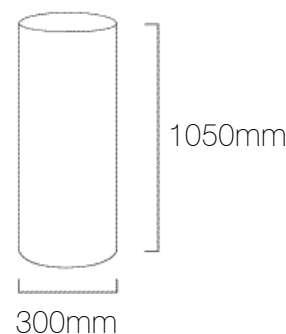

| | |
|---------------------------|--|
| Product | Cylinder Tall 300 |
| Code | IL12145 |
| Description | Standard Cylinder Lamp Shade, Tall, Cotton |
| Diameter | 300mm |
| Height | 1050mm |
| Materials | Shade: Cotton Outer, PVC Inner Frame: Steel, Powder Coated |
| Brand | Iberian Lighting |
| Light Source | Sold Separately |
| Max Watt | 60W per lamp holder |
| Fitting | E14/E27/B22 |
| Suspension | Sold Separately |
| Certifications | UK / EU Fire Certified |
| Diffuser | Sold Separately |
| Suitable Diffuser Options | Fully Fitted, Gapped, Gapped & Raised, Centre Hole, Decorative |
| Diffuser Material Options | Fabric, Opal Acrylic, Frosted Opal Acrylic, Customers Own. |