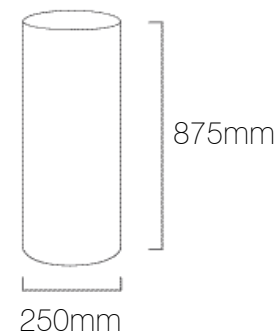

Product	Cylinder Tall 250
Code	IL12140
Description	Standard Cylinder Lamp Shade, Tall, Cotton
Diameter	250mm
Height	875mm
Materials	Shade: Cotton Outer, PVC Inner Frame: Steel, Powder Coated
Brand	Iberian Lighting
Light Source	Sold Separately
Max Watt	60W per lamp holder
Fitting	E14/E27/B22
Suspension	Sold Separately
Certifications	UK / EU Fire Certified
Diffuser	Sold Separately
Suitable Diffuser Options	Fully Fitted, Gapped, Gapped & Raised, Centre Hole, Decorative
Diffuser Material Options	Fabric, Opal Acrylic, Frosted Opal Acrylic, Customers Own.