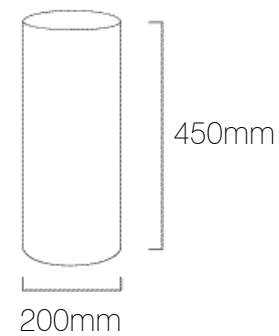

Product	Cylinder Tall 200
Code	IL12135
Description	Standard Cylinder Lamp Shade, Tall, Cotton
Diameter	200mm
Height	450mm
Materials	Shade: Cotton Outer, PVC Inner Frame: Steel, Powder Coated
Brand	Iberian Lighting
Light Source	Sold Separately
Max Watt	60W per lamp holder
Fitting	E14/E27/B22
Suspension	Sold Separately
Certifications	UK / EU Fire Certified
Diffuser	Sold Separately
Suitable Diffuser Options	Fully Fitted, Gapped, Gapped & Raised, Centre Hole, Decorative
Diffuser Material Options	Fabric, Opal Acrylic, Frosted Opal Acrylic, Customers Own.