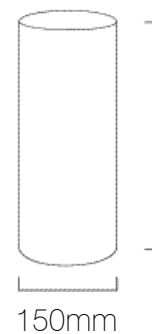

Product	Cylinder Tall 150
Code	IL12130
Description	Standard Cylinder Lamp Shade, Tall, Cotton
Diameter	150mm
Height	525mm
Materials	Shade: Cotton Outer, PVC Inner Frame: Steel, Powder Coated
Brand	Iberian Lighting
Light Source	Sold Separately
Max Watt	60W per lamp holder
Fitting	E14/E27/B22
Suspension	Sold Separately
Certifications	UK / EU Fire Certified
Diffuser	Sold Separately
Suitable Diffuser Options	Fully Fitted, Gapped, Gapped & Raised, Centre Hole, Decorative
Diffuser Material Options	Fabric, Opal Acrylic, Frosted Opal Acrylic, Customers Own.