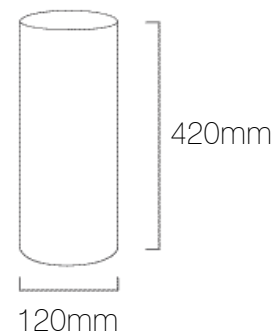

Product	Cylinder Tall IL120
Code	IL12125
Description	Standard Cylinder Lamp Shade, Tall, Cotton
Diameter	120mm
Height	420mm
Materials	Shade: Cotton Outer, PVC Inner Frame: Steel, Powder Coated
Brand	Iberian Lighting
Light Source	Sold Separately
Max Watt	60W per lamp holder
Fitting	E14/E27/B22
Suspension	Sold Separately
Certifications	UK / EU Fire Certified
Diffuser	Sold Separately
Suitable Diffuser Options	Fully Fitted, Gapped, Gapped & Raised, Centre Hole, Decorative
Diffuser Material Options	Fabric, Opal Acrylic, Frosted Opal Acrylic, Customers Own.