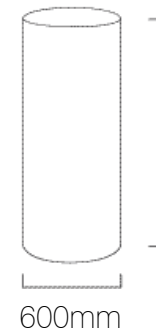

Product	Cylinder Regular 600
Code	IL12115
Description	Oversized Cylinder Lamp Shade, Regular, Cotton
Diameter	600mm
Height	1400mm
Materials	Shade: Cotton Outer, PVC Inner Frame: Steel, Powder Coated
Brand	Iberian Lighting
Light Source	Sold Separately
Max Watt	60W per lamp holder
Fitting	E14/E27/B22
Suspension	Sold Separately
Certifications	UK / EU Fire Certified
Diffuser	Sold Separately
Suitable Diffuser Options	Fully Fitted, Gapped, Gapped & Raised, Centre Hole, Decorative
Diffuser Material Options	Fabric, Opal Acrylic, Frosted Opal Acrylic, Customers Own.