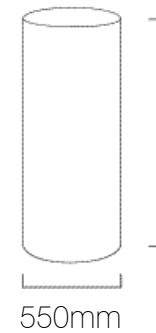

Product	Cylinder Regular 550
Code	IL12110
Description	Oversized Cylinder Lamp Shade, Regular, Cotton
Diameter	550mm
Height	1375mm
Materials	Shade: Cotton Outer, PVC Inner Frame: Steel, Powder Coated
Brand	Iberian Lighting
Light Source	Sold Separately
Max Watt	60W per lamp holder
Fitting	E14/E27/B22
Suspension	Sold Separately
Certifications	UK / EU Fire Certified
Diffuser	Sold Separately
Suitable Diffuser Options	Fully Fitted, Gapped, Gapped & Raised, Centre Hole, Decorative
Diffuser Material Options	Fabric, Opal Acrylic, Frosted Opal Acrylic, Customers Own.