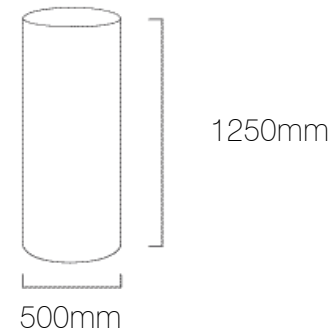

Product	Cylinder Regular 500
Code	IL12105
Description	Oversized Cylinder Lamp Shade, Regular, Cotton
Diameter	500mm
Height	1250mm
Materials	Shade: Cotton Outer, PVC Inner Frame: Steel, Powder Coated
Brand	Iberian Lighting
Light Source	Sold Separately
Max Watt	60W per lamp holder
Fitting	E14/E27/B22
Suspension	Sold Separately
Certifications	UK / EU Fire Certified
Diffuser	Sold Separately
Suitable Diffuser Options	Fully Fitted, Gapped, Gapped & Raised, Centre Hole, Decorative
Diffuser Material Options	Fabric, Opal Acrylic, Frosted Opal Acrylic, Customers Own.