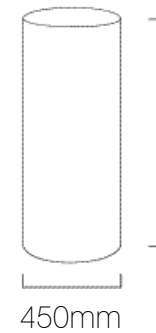

Product	Cylinder Regular 450
Code	IL12100
Description	Large Cylinder Lamp Shade, Regular, Cotton
Diameter	450mm
Height	1125mm
Materials	Shade: Cotton Outer, PVC Inner Frame: Steel, Powder Coated
Brand	Iberian Lighting
Light Source	Sold Separately
Max Watt	60W per lamp holder
Fitting	E14/E27/B22
Suspension	Sold Separately
Certifications	UK / EU Fire Certified
Diffuser	Sold Separately
Suitable Diffuser Options	Fully Fitted, Gapped, Gapped & Raised, Centre Hole, Decorative
Diffuser Material Options	Fabric, Opal Acrylic, Frosted Opal Acrylic, Customers Own.