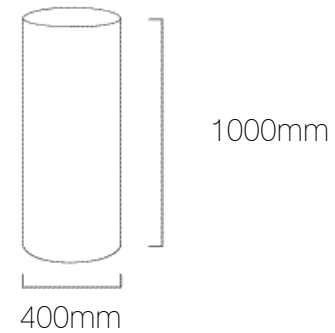

Product	Cylinder Regular 400
Code	IL12095
Description	Large Cylinder Lamp Shade, Regular, Cotton
Diameter	400mm
Height	1000mm
Materials	Shade: Cotton Outer, PVC Inner Frame: Steel, Powder Coated
Brand	Iberian Lighting
Light Source	Sold Separately
Max Watt	60W per lamp holder
Fitting	E14/E27/B22
Suspension	Sold Separately
Certifications	UK / EU Fire Certified
Diffuser	Sold Separately
Suitable Diffuser Options	Fully Fitted, Gapped, Gapped & Raised, Centre Hole, Decorative
Diffuser Material Options	Fabric, Opal Acrylic, Frosted Opal Acrylic, Customers Own.