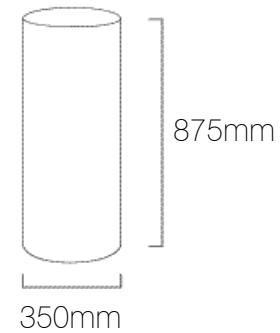

Product	Cylinder Regular 350
Code	IL12090
Description	Large Cylinder Lamp Shade, Regular, Cotton
Diameter	350mm
Height	875mm
Materials	Shade: Cotton Outer, PVC Inner Frame: Steel, Powder Coated
Brand	Iberian Lighting
Light Source	Sold Separately
Max Watt	60W per lamp holder
Fitting	E14/E27/B22
Suspension	Sold Separately
Certifications	UK / EU Fire Certified
Diffuser	Sold Separately
Suitable Diffuser Options	Fully Fitted, Gapped, Gapped & Raised, Centre Hole, Decorative
Diffuser Material Options	Fabric, Opal Acrylic, Frosted Opal Acrylic, Customers Own.