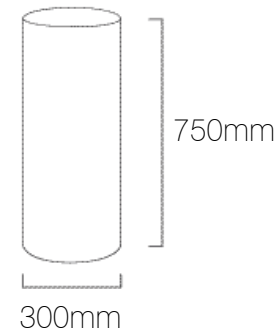

Product	Cylinder Regular 300
Code	IL12085
Description	Standard Cylinder Lamp Shade, Regular, Cotton
Diameter	300mm
Height	750mm
Materials	Shade: Cotton Outer, PVC Inner Frame: Steel, Powder Coated
Brand	Iberian Lighting
Light Source	Sold Separately
Max Watt	60W per lamp holder
Fitting	E14/E27/B22
Suspension	Sold Separately
Certifications	UK / EU Fire Certified
Diffuser	Sold Separately
Suitable Diffuser Options	Fully Fitted, Gapped, Gapped & Raised, Centre Hole, Decorative
Diffuser Material Options	Fabric, Opal Acrylic, Frosted Opal Acrylic, Customers Own.