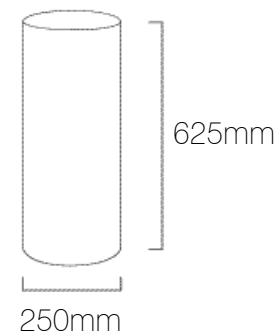

Product	Cylinder Regular 250
Code	IL12080
Description	Standard Cylinder Lamp Shade, Regular, Cotton
Diameter	250mm
Height	625mm
Materials	Shade: Cotton Outer, PVC Inner Frame: Steel, Powder Coated
Brand	Iberian Lighting
Light Source	Sold Separately
Max Watt	60W per lamp holder
Fitting	E14/E27/B22
Suspension	Sold Separately
Certifications	UK / EU Fire Certified
Diffuser	Sold Separately
Suitable Diffuser Options	Fully Fitted, Gapped, Gapped & Raised, Centre Hole, Decorative
Diffuser Material Options	Fabric, Opal Acrylic, Frosted Opal Acrylic, Customers Own.